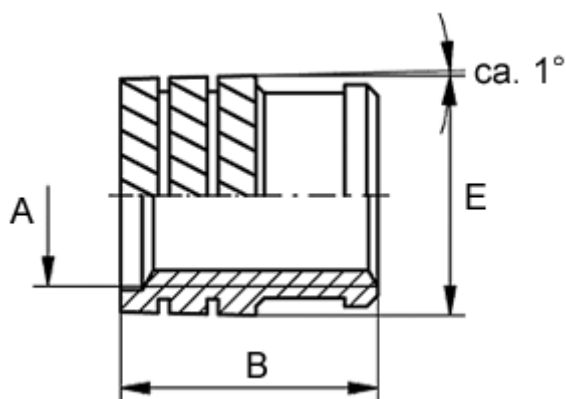

Data Sheet

Article number: 12850000025800
Description: KLEE-coil 850 000 025.800
M2,5 Brass

Measures

Female thread A	= M2,5
Length B	= 5.3
Min distance to edge	= 2.0
Outer diameter E	= 4.20
Recommended bore diameter	= 3.8
Type	= 850 000 025.800